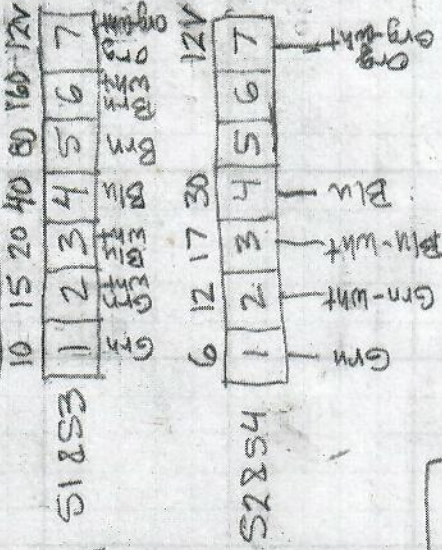

Switch Terminal Blocks

Remote KB ACC