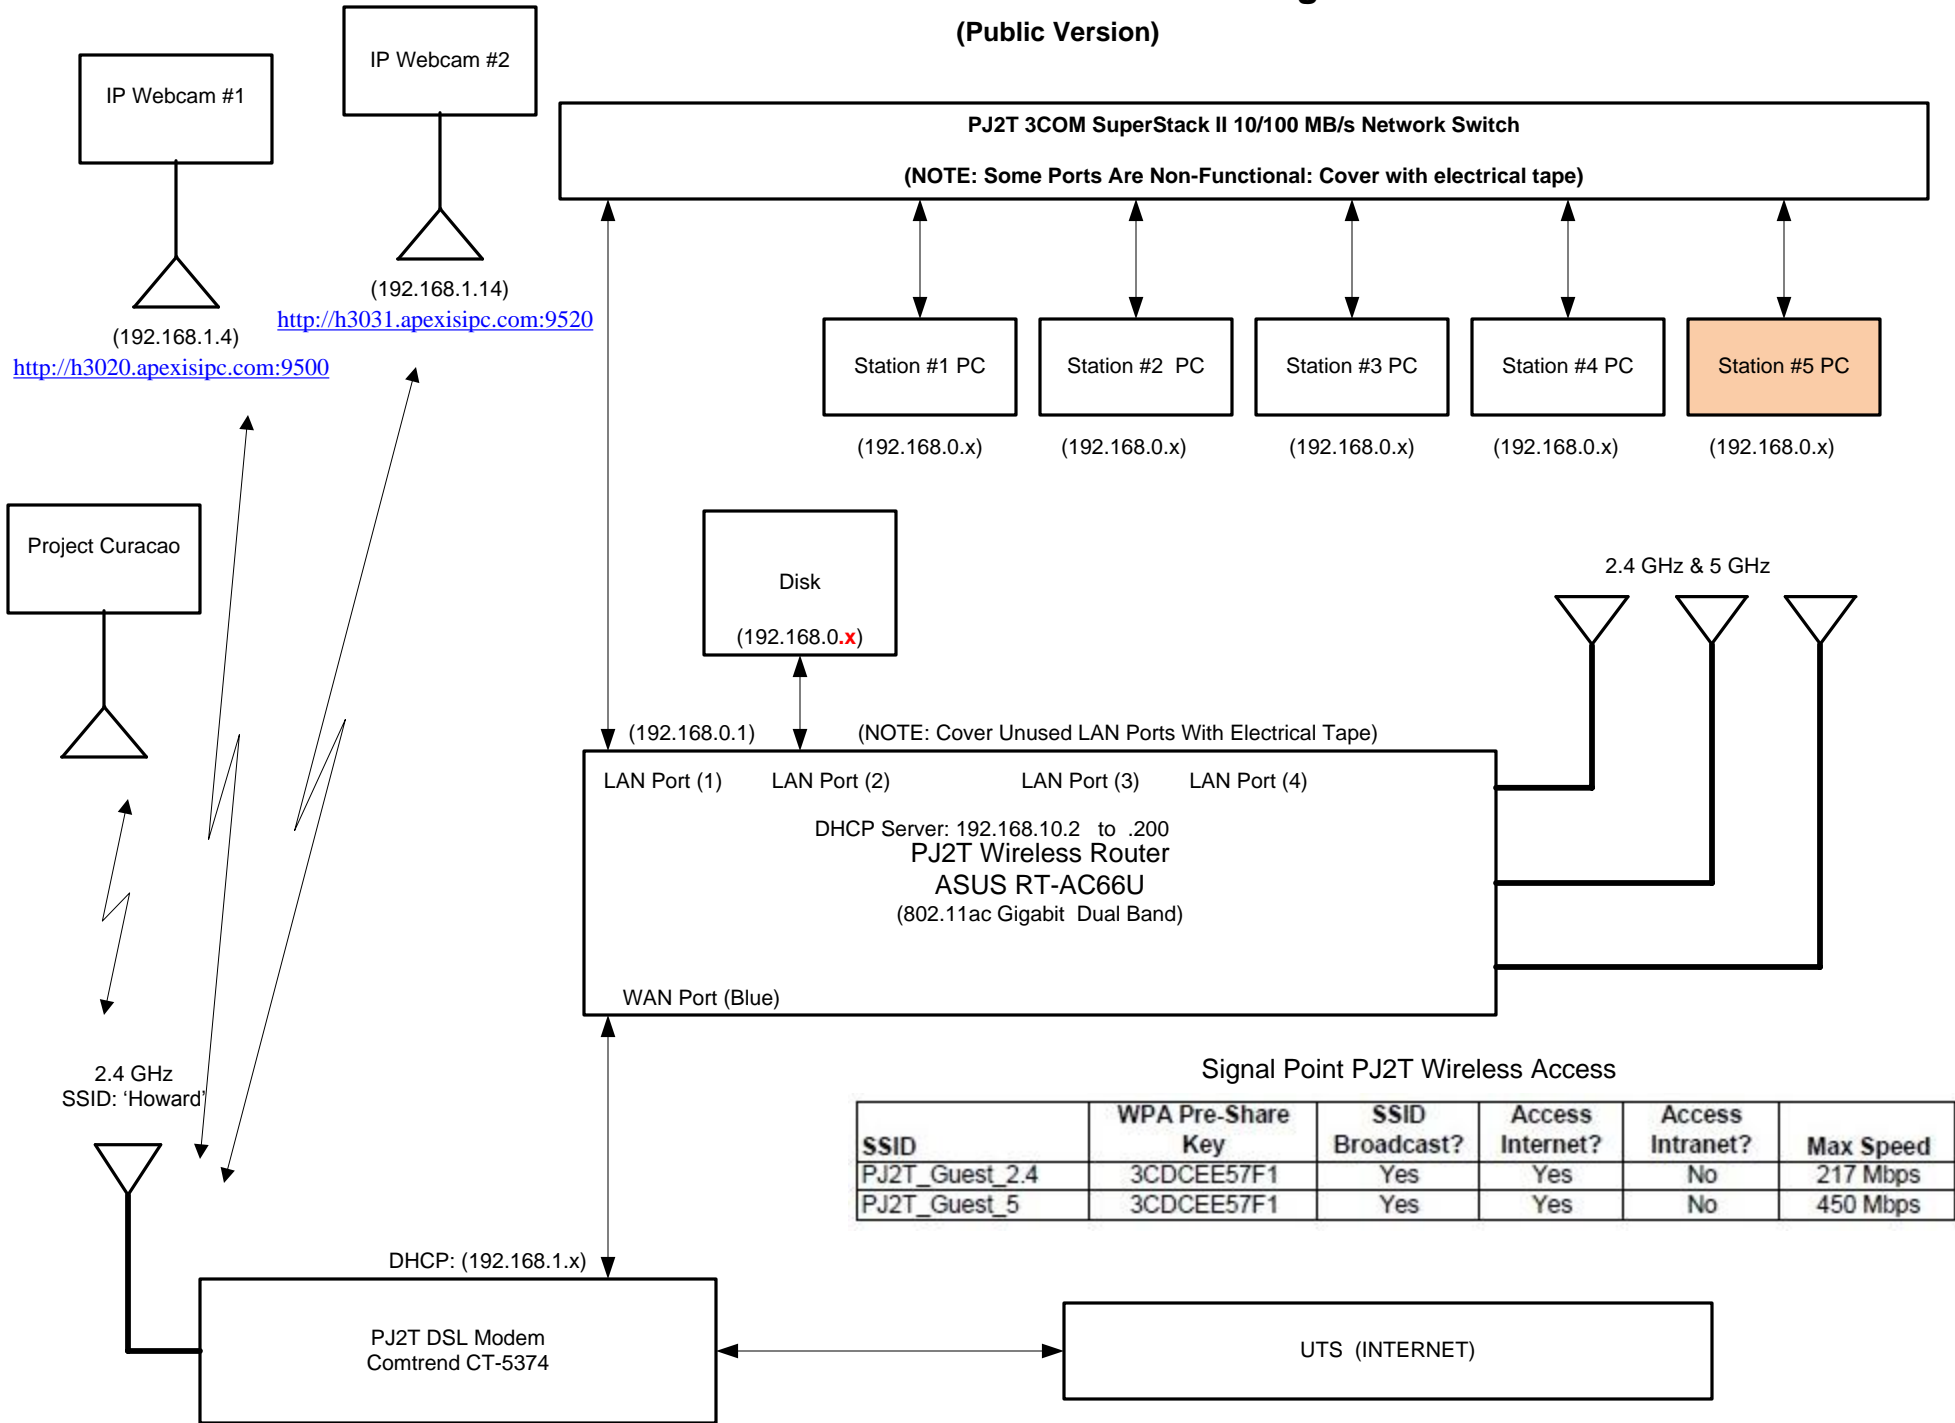

PJ2T Network Infrastructure Diagram

(Public Version)

Signal Point PJ2T Wireless Access

SSID	WPA Pre-Share Key	SSID Broadcast?	Access Internet?	Access Intranet?	Max Speed
PJ2T_Guest_2.4	3CDCEE57F1	Yes	Yes	No	217 Mbps
PJ2T_Guest_5	3CDCEE57F1	Yes	Yes	No	450 Mbps